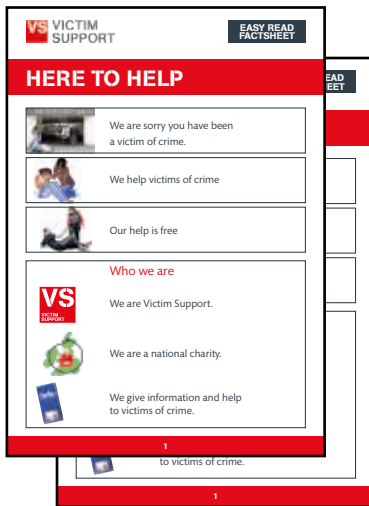

See all of our easy read factsheets

Go to: www.victimsupport.org.uk/help-and-support/information-leaflets

- Here to help
- Your appointment
- Domestic Abuse
- Hate Crime
- Antisocial behaviour
- Online safety
- Home security

As an independent charity, we work for a world where people affected by crime and traumatic incident get the help they need and the respect they deserve.

Registered charity number 298028 Registered address: Victim Support, Ground Floor, Building 3, Eastern Business Park, Wern Fawr Lane, Old St. Mellons, Cardiff CF3 5EA.
January 2022 | P2302 © 2022 Victim Support